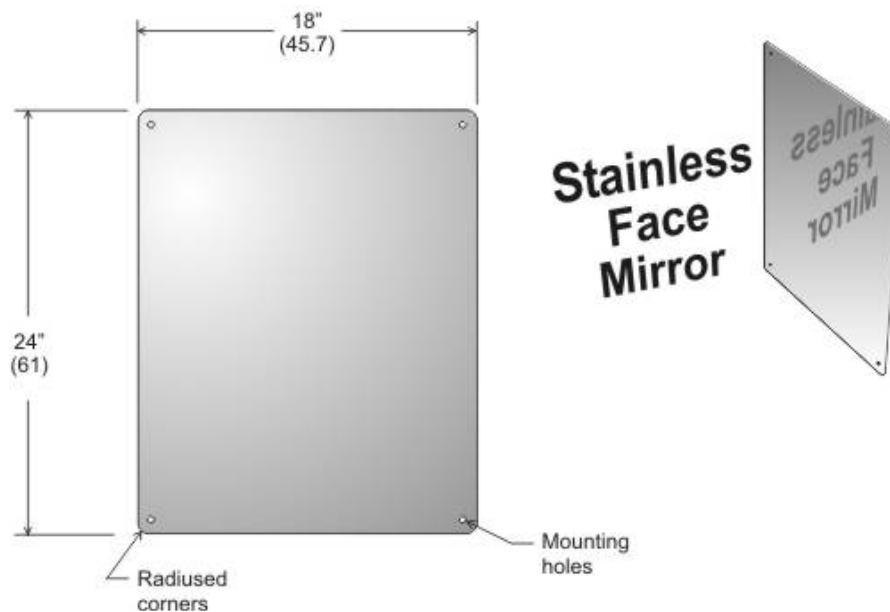

- Quality
- Value
- Service

**Tech
Reference**

Stainless Face Mirror

Code 942SS-1824: Stainless face mirror, 18" x 24", XL buff, 18" x 24".

Specifications:

Site Location: The Code 942SS stainless face mirror is ideal for areas requiring maximum protection against vandalism.

Features: One piece 20 ga. XL buff stainless steel.

Installation: Position bottom of mirror 48" (121) from floor. Positions may vary depending on the type of installation.

Description and specifications applicable on date issued. Frost reserves the right to make improvements or changes without notice.