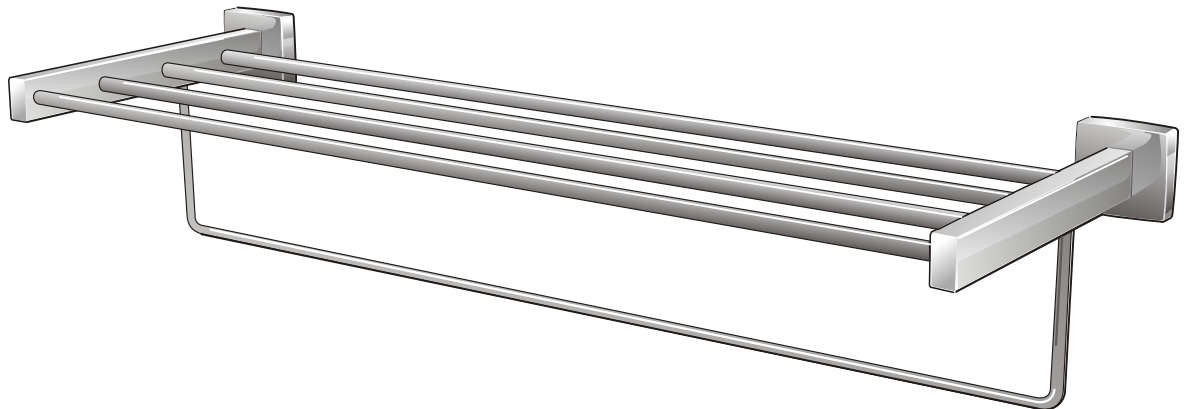

Washroom Accessories

Code 1127S: Stainless steel finish

Overall dimensions in inches (centimeters in brackets)

Front view

Side view

Specifications

- Site location:**
- Ideal for hotels, first aid and lunch rooms.
- Features:**
- All stainless steel construction, type 304.
 - Clean concealed mounting, no fasteners are visible from typical; viewing angles
 - Solid stainless steel towel rod.
 - Four 1/2 inch diameter tubes provide open shelf area.
 - Easy to clean.
- Shipping weight:**
- 2 lbs. (.9 kg).
- Installation:**
- Secure mounting brackets to wall through mounting holes using screws provided. Hook on horizontal shelf assembly and tighten set screws at bottom of wall flange.