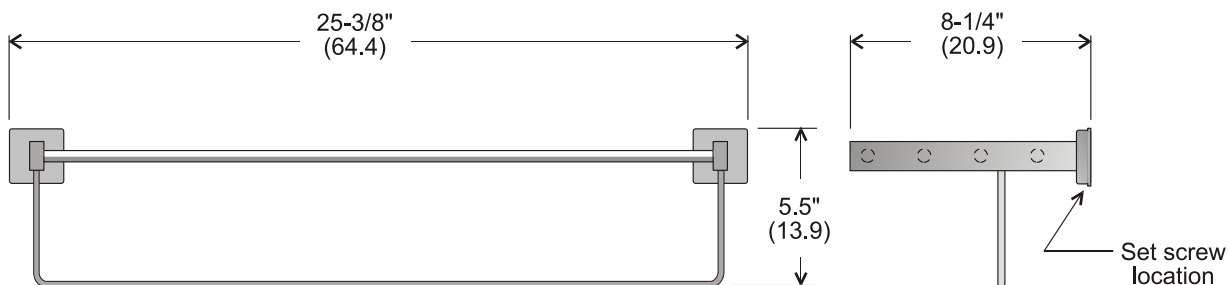

Washroom Accessories

Code 1127S: Stainless steel finish

Overall dimensions in inches (centimeters in brackets)

Front view

Side view

Specifications

- Site location:**
- Ideal for hotels, first aid and lunch rooms.
- Features:**
- All stainless steel construction, type 304.
 - Clean concealed mounting, no fasteners are visible from typical; viewing angles
 - Solid stainless steel towel rod.
 - Four 1/2 inch diameter tubes provide open shelf area.
 - Easy to clean.
- Shipping weight:**
- 2 lbs. (.9 kg).
- Installation:**
- Secure mounting brackets to wall through mounting holes using screws provided. Hook on horizontal shelf assembly and tighten set screws at bottom of wall flange.